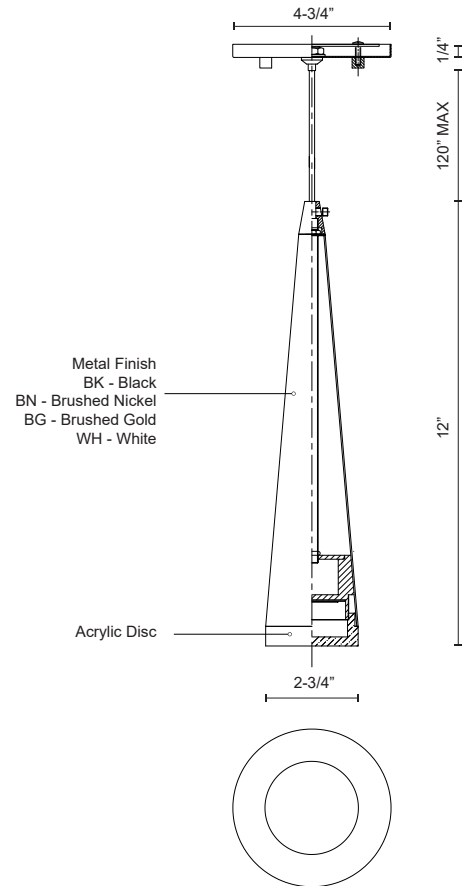

MINA 401214-LED

PENDANTS

PROJECT

401214BG-LED
Brushed Gold

401214BK-LED
Black

401214WH-LED
White

401214BN-LED
Brushed Nickel

SPECIFICATION DETAILS

Fixture Dimensions	D2-3/4" x H12"
Light Source	AC LED Module
Wattage	9W
Total Lumens	600lm
Delivered Lumens	339lm
Voltage	120V
Color Temperature	3000K
CRI (Ra)	90CRI
Optional Color Temps	2700K - 5000K Available, Minimum Order Quantities Apply
LED Rated Life	50,000 hours
Dimming	100% - 10%, ELV Dimmer (Not Included)
Diffuser Details	Acrylic diffuser
Adjustable	Yes
Wire Length	120" Max
Wire Type	Clear SSL Wire
Minimum Hang Height	15"
Sloped Ceiling Adaptable	Yes
Location	Dry
CEC Title 24 JA8	Yes, JA8-2022
Canopy Dimensions	D4-3/4" x H1/4"
Paint Finish	BG01; BK01; BN01; WH01;

* For custom options, consult factory for details.

* For warranty information, please visit www.kuzcolighting.com/warranty

DESCRIPTION

Single LED pendant, sleek conical shape with clear acrylic diffuser. Round canopy matches the selected finish. Equipped with our powerful 120V AC LED technology, available in three different sizes 12", 24" and 36"